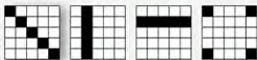

4. Crazy "6"

5. 4 Corners and Stamp

6. Seven

CW SPECIAL

- Letter "C" onto Blackout
- Full Blackout

Blue	Pays \$500
XXX	Pays \$1,500

7. Any Two Straight Lines

8. Railroad Tracks

7. Any Two Straight Lines

8. Railroad Tracks

9. Six Around the Corner

DOUBLE ACTION

- Double Action

Blue	Pays \$2,000
------	--------------

10. Indian Star

11a. Letter "C" onto Blackout

11b. Blackout

Regular Bingo Seven Ways!

12. Any Outside Line

13. Crazy "L"

14. Crazy Bow Tie

15. Crazy Pyramid

16. Inside Diamond

17. Double Action