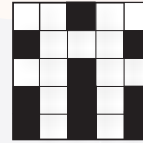

NEW YEAR'S LEVEL

BINGO

START-UPS

1. Three Candles	Red	Pays $600
2. Double X's	Green	Pays $600
3. Crazy Bow Tie	Blue	Pays $600
4. Two Corner Brackets	Purple	Pays $600
5. 6-Pack & Hardway	Yellow	Pays $600

DOUBLE ACTION

6. Double Action Blackout	XXX	Pays $6,000

MAIN SESSION GAMES

7. Crazy Letter "L"	Blue	Pays $1,199
8. Hat	Orange	Pays $1,199
9. Crazy Pyramid	Green	Pays $1,199

SPECIAL #1 - SMALL CRAZY KITE

10a. Party Hat	Red	Pays $800
10b. Blackout		Pays $3,000

MAIN SESSION GAMES

11. Wave	Yellow	Pays $1,199
12. Crazy Arrow	Pink	Pays $1,199
13. Any Two Straight Lines	Gray	Pays $1,199

INTERMISSION • 15 MINUTES

SPECIAL #2 - ODD/EVEN BLACKOUT

14. Blackout	Blue	Pays $3,000

MAIN SESSION GAMES

15. Champagne Glass Filled	Olive	Pays $1,199
16. Two Chevrons	Brown	Pays $1,199
17. 6 Around Any Corner	Red	Pays $1,199
18. Anchor	Purple	Pays $1,199

SPECIAL #3 - FILLED DIAMOND

19a. Beach Umbrella onto BO	Aqua	Pays $500
19b. Blackout		Pays $3,000

BONANZA

20a. Large Frame onto Blackout	Blue	Pays $800
20b. Blackout		Pays $5,000

CW PROGRESSIVE BLACKOUT

21a. Letter "C" or "W"	Yellow	Pays $1,199
21b. CW Blackout	Yellow	Pays $12,225

EXTRAS

- Six-On $10
- Special Pack $15
- CW Blackout $10
- Bonanza $5
- Double Action $3
- Special #1, #2, #3- $5 each
- Start-Ups $5

1. Three Candles