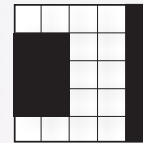

## EXTRAS

- Six-On \$10
- Special Pack \$15
- CW Blackout \$10
- Bonanza \$5
- Double Action \$3
- Special #1, #2, #3- \$5 each
- Start-Ups \$5

1. Three Candles

2. Double X's

3. Crazy Bow Tie

4. Two Corner Brackets

5. 6-Pack & Hardway

6. Blackout

7. Crazy Letter "L"

8. Hat

9. Crazy Pyramid

10a. Party Hat

10b. Blackout

11. Wave