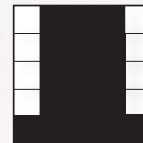

## EXTRAS

- Six-On \$10
- Special Pack \$15
- CW Blackout \$10
- Bonanza \$5
- Double Action \$3
- Special #1, #2, #3- \$5 each
- Start-Ups \$5

1. Three Candles

2. Double X's

3. Crazy Bow Tie

4. Two Corner Brackets

5. 6-Pack & Hardway

6. Blackout

7. Crazy Letter "L"

8. Hat

9. Crazy Pyramid

10a. Party Hat

10b. Blackout

11. Wave