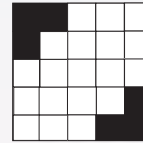

## EXTRAS

- Six-On \$10
- Special Pack \$15
- CW Blackout \$10
- Bonanza \$5
- Double Action \$3
- Special #1, #2, #3- \$5 each
- Start-Ups \$5

1. Three Candles

2. Double X's

3. Crazy Bow Tie

4. Two Corner Brackets

5. 6-Pack & Hardway

6. Blackout

7. Crazy Letter "L"

8. Hat

9. Crazy Pyramid

10a. Party Hat

10b. Blackout

11. Wave