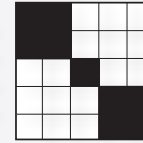

## EXTRAS

- Six-On \$10
- Special Pack \$15
- CW Blackout \$10
- Bonanza \$5
- Double Action \$3
- Special #1, #2, #3- \$5 each
- Start-Ups \$5

1. Three Candles

2. Double X's

3. Crazy Bow Tie

4. Two Corner Brackets

5. 6-Pack & Hardway

6. Blackout

7. Crazy Letter "L"

8. Hat

9. Crazy Pyramid

10a. Party Hat

10b. Blackout

11. Wave