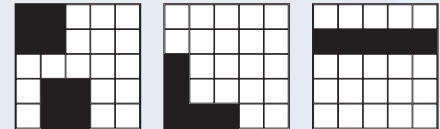

1. Two Blocks of Four 2. Five Around The Corner 3. Hardway Line