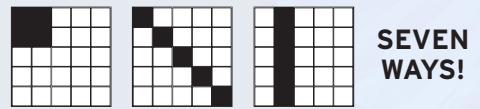

*Multiple winners split the largest prize won.

MAIN SESSION

9. Crazy Kite*	Yellow	Pays $200
10. Six Pack & A Line*	Pink	Pays $200

SPECIAL INDIAN STAR

11. Indian Star	Red	Pays $300

INTERMISSION • 15 MINUTES

MAIN SESSION

12. Eight Around the Corner	Grey	Pays $200
13. Wave	Olive	Pays $200

DOUBLE ACTION

14. Double Action	XXX	Pays 50/50, 50/50x2 or $1,199

SPECIAL CW PROGRESSIVE

15a. Letter "W"	Blue	Pays $50
15b. "W" Onto Blackout	XXX	Pays $250

MAIN SESSION

16. Two Outside Lines*	Brown	Pays $200
17. Three Stripes*	Red	Pays $200
18. Crazy "T"*	Purple	Pays $200

SPECIAL SUPER NINE PACK

19. Super Nine Pack	Aqua	Pays $200

- Nine Pack in 14 or fewer numbers $10,000 Grand Prize!
- Nine Pack in 15 – $1,199 Every Winner
- Nine Pack in 16 – $1,199 Every Winner
- Nine Pack in 17 – $1,199 Every Winner
- Nine Pack in 18 – $1,199 Every Winner
- Nine Pack in 19 – $1,199 Every Winner
- Nine Pack in 20 – $1,199 Every Winner
- Nine Pack in 21 – $1,199 Every Winner

BONANZA/SUPER BONANZA

20. Bonanza	XXX	Pays $300

• Each week the number of balls will increase by one number up to a maximum of 60 numbers to win posted prize amount

Super Bonanza

- Overall in 47 or fewer numbers $100,000 Grand Prize!*
- Overall in 48 – $10,000 Every Winner
- Overall in 49 – $3,000 Every Winner
- Overall in 50 – $2,000 Every Winner
- Overall in 51 – $1,000 Every Winner
- Overall in 52 – $750 Every Winner
- Overall in 53 – $500 Every Winner
- Overall in 54 – $400 Every Winner

REGULAR BINGOS

SEVEN
WAYS!