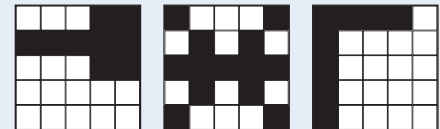

## REGULAR BINGOS

SEVEN  
WAYS!

1. Two Blocks of Four 2. Five Around The Corner 3. Hardway Line

4. Double "C" 5. Two Straight Lines\* 6. Waterfall

7. Large Cross\* 8. Odd/Even Blackout 9. Crazy Kite\*

10. Six Pack & A Line\* 11. Indian Star 12. Eight Around The Corner