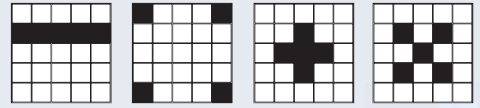

1. Two Blocks of Four 2. Five Around The Corner 3. Hardway Line