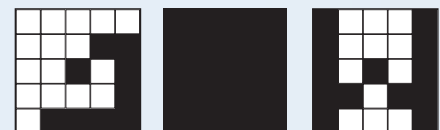

## REGULAR BINGOS

SEVEN  
WAYS!

1. Two Blocks of Four 2. Five Around The Corner 3. Hardway Line

4. Double "C" 5. Two Straight Lines\* 6. Waterfall

7. Large Cross\* 8. Odd/Even Blackout 9. Crazy Kite\*

10. Six Pack & A Line\* 11. Indian Star 12. Eight Around The Corner